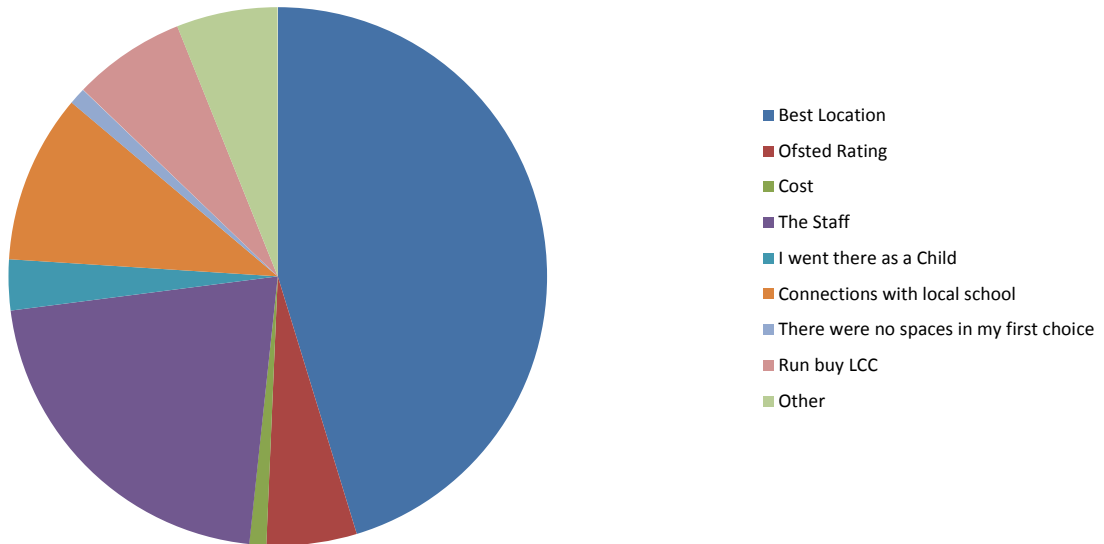

What is the main reason you decided to send your child to this playgroup/pre-school?

	Best Location	Ofsted Rating	Cost	The Staff	I went there as a Child	Connections with local school	There were no spaces in my first choice	Run buy LCC	Other
#	134	16	3	63	9	30	3	20	18

*note some respondents selected more than one answer

What is the main reason you decided to send your child to this playgroup/pre-school?